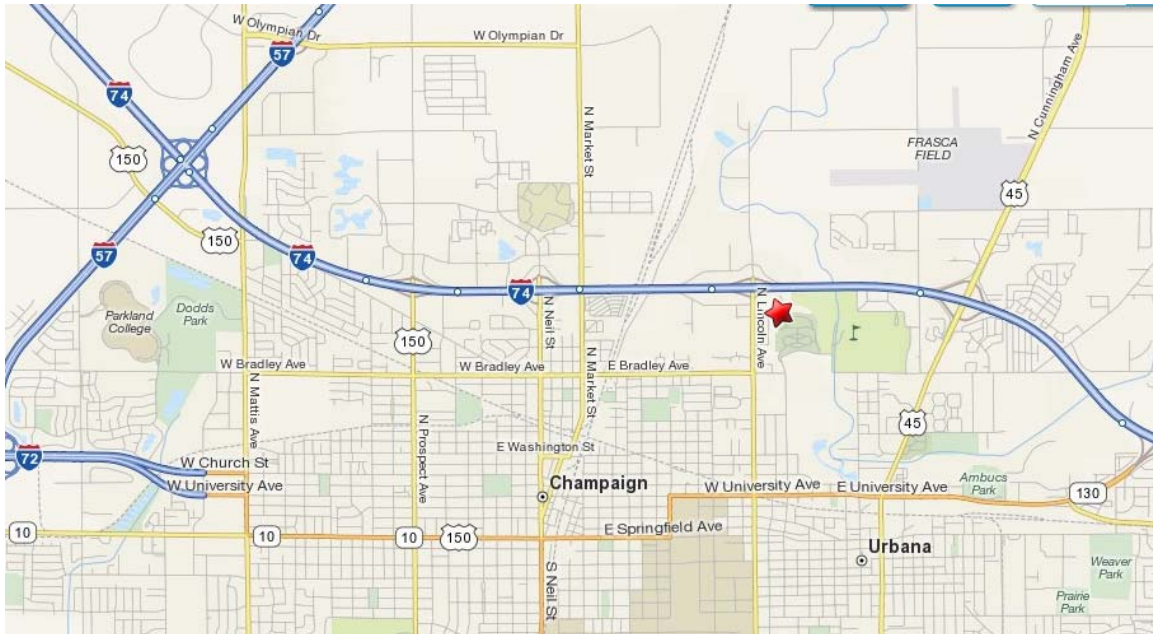

DRIVING DIRECTIONS to the Prairie Center—Urbana

North

Go SOUTH on I-57 S.

Merge onto I-74 E via EXIT 237A toward INDIANAPOLIS.

Take the LINCOLN AVENUE exit, EXIT 183.

Turn LEFT onto W KILLARNEY ST.

718 W KILLARNEY ST is on the LEFT, located in the Lincoln Commerce Center.

South

Go NORTH on I-57 N.

Merge onto I-74 E via EXIT 237A toward INDIANAPOLIS.

Take the LINCOLN AVENUE exit, EXIT 183.

Turn RIGHT onto N LINCOLN AVE.

Turn LEFT onto W KILLARNEY ST.

718 W KILLARNEY ST is on the LEFT, located in the Lincoln Commerce Center.

East

Go West on I-74 towards CHAMPAIGN.

Take the LINCOLN AVENUE exit, EXIT 183.

Turn LEFT onto N LINCOLN AVE.

Turn LEFT onto W KILLARNEY ST.

718 W KILLARNEY ST is on the LEFT, located in the Lincoln Commerce Center.

West

Start out going EAST on I-74 E.

Take the LINCOLN AVENUE exit, EXIT 183.

Turn RIGHT onto N LINCOLN AVE.

Turn LEFT onto W KILLARNEY ST.

718 W KILLARNEY ST is on the LEFT, located in the Lincoln Commerce Center.