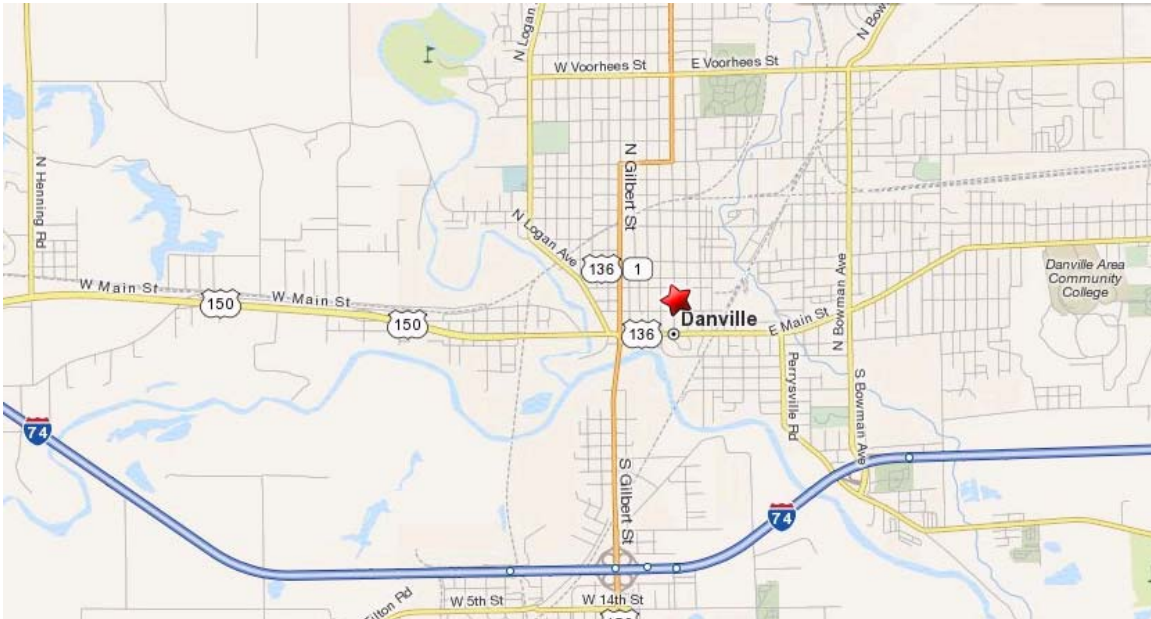

DRIVING DIRECTIONS to the Prairie Center—Danville

North—Rossville/Hoopston

Start out going SOUTH on IL-1 toward CR-14.
Stay STRAIGHT to go onto N VERMILION ST.
128 N VERMILION ST is on the RIGHT in downtown Danville.

South—Georgetown/Westville

Follow IL-1 N. into Danville
Turn SLIGHT RIGHT onto W MAIN ST/US-136.
Turn LEFT onto N VERMILION ST.
128 N VERMILION ST is on the LEFT in downtown Danville.

East- I-74

Go WEST on I-74 W
Take the BOWMAN AVE exit, EXIT 216, toward PERRYSVILLE RD.
Turn RIGHT onto BOWMAN AVE.
Turn LEFT onto E MAIN ST/US-136.
Turn RIGHT onto N VERMILION ST.
128 N VERMILION ST is on the LEFT in downtown Danville.

West- I-74

Go EAST on I-74 E.
Take the US-150 exit, EXIT 210, toward M.L. KING DR..
Merge onto US-150 E toward DANVILLE.
Stay STRAIGHT to go onto W MAIN ST/US-136.
Turn LEFT onto N VERMILION ST.
128 N VERMILION ST is on the LEFT in downtown Danville.