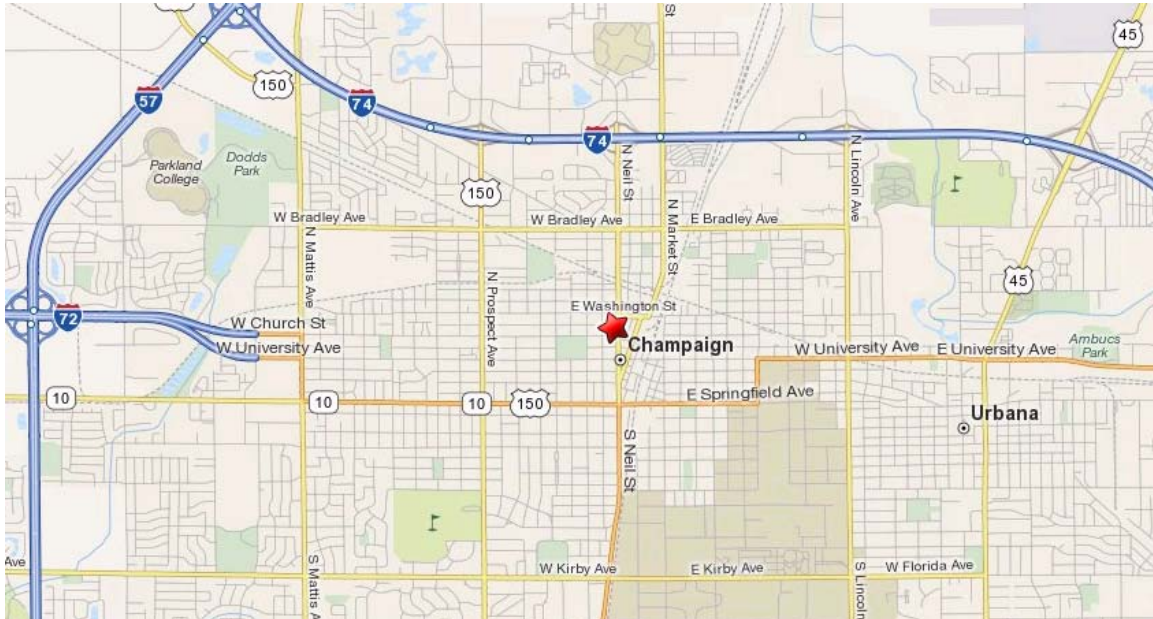

DRIVING DIRECTIONS to the Prairie Center—Champaign

North

Start out going SOUTH on I-57 S.
Merge onto I-74 E via EXIT 237A toward INDIANAPOLIS.
Take the NEIL ST. exit, EXIT 182.
Take the ramp toward CHAMPAIGN.
Turn SLIGHT RIGHT onto N NEIL ST.
Turn RIGHT onto W HILL ST.
122 W HILL ST is on the RIGHT.

South

Start out going NORTH on I-57 N.
Merge onto I-74 E via EXIT 237A toward INDIANAPOLIS.
Take the ramp toward CHAMPAIGN.
Turn SLIGHT RIGHT onto N NEIL ST.
Turn RIGHT onto W HILL ST.
122 W HILL ST is on the RIGHT.

West I-72

Start out going EAST on I-72 E.
Merge onto I-57 N via EXIT 182B toward CHICAGO/I-74 E/INDIANAPOLIS.
Merge onto I-74 E via EXIT 237A toward INDIANAPOLIS.
Take the NEIL ST. exit, EXIT 182.
Take the ramp toward CHAMPAIGN.
Turn SLIGHT RIGHT onto N NEIL ST.
Turn RIGHT onto W HILL ST.
122 W HILL ST is on the RIGHT.

East

Start out going WEST on I-74 W.
Take the NEIL ST. exit, EXIT 182.
Take the ramp toward CHAMPAIGN.
Turn LEFT onto N NEIL ST.
Turn RIGHT onto W HILL ST.
122 W HILL ST is on the RIGHT.

West I-74

Start out going EAST on I-74 E.
Take the NEIL ST. exit, EXIT 182.
Take the ramp toward CHAMPAIGN.
Turn SLIGHT RIGHT onto N NEIL ST.
Turn RIGHT onto W HILL ST.
122 W HILL ST is on the RIGHT.